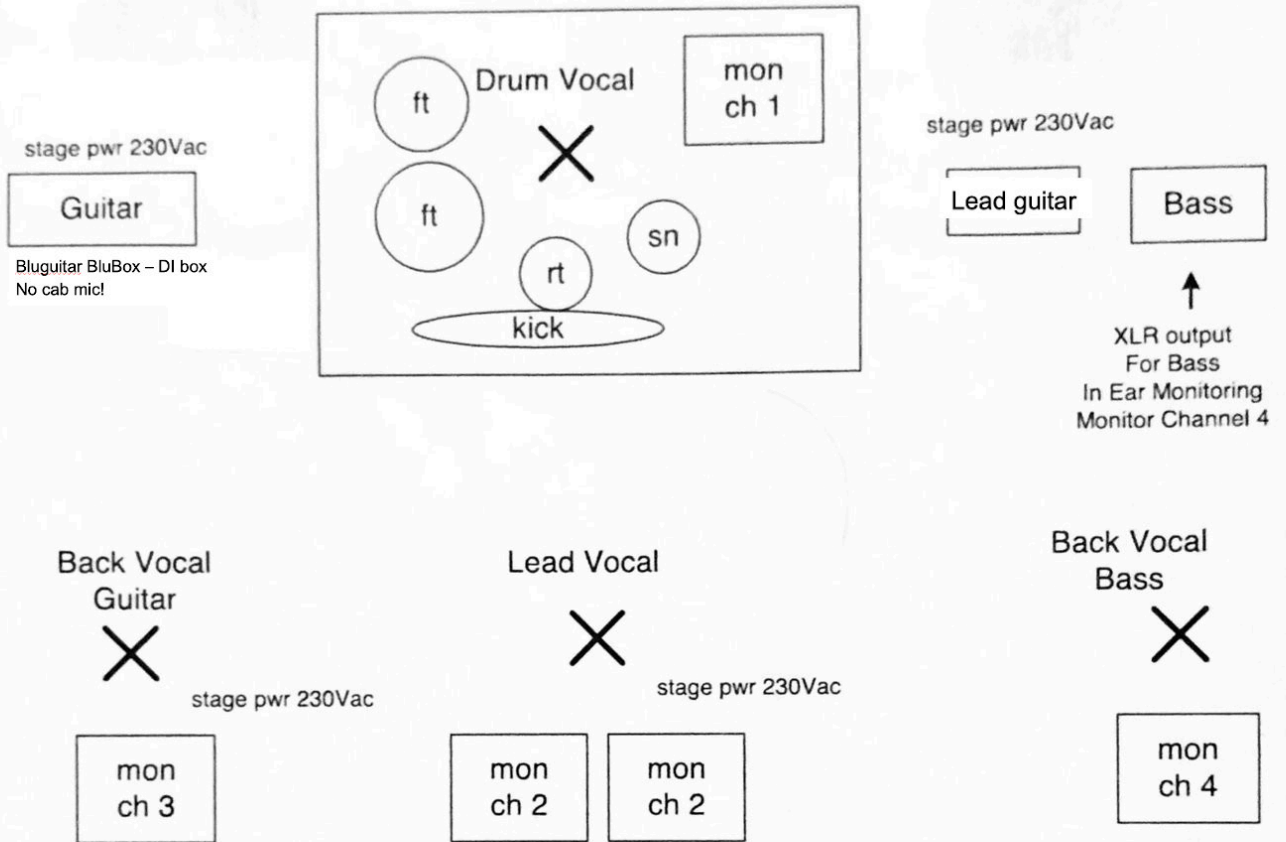

**Mixing  
Console  
Channels**

Chan	Description	Mic type	Dynamics	Effects	Drum Monitor Channel	stage midle LEAD Monitor Channel	Left front Monitor Channel	Bass Line Monitor Channel
1	Kick Drum	Shure Beta 52	Gate		55 %			55 %
2	snare	Sennheiser E604	Gate	reverb				55 %
3	rack tom	Sennheiser E604	Gate	reverb				
4	Floor tom1	Sennheiser E604	Gate	reverb				
5	Floor tom2	Sennheiser E604	Gate	reverb				
6	Over head	Sennheiser E 614						
7	Over head	Sennheiser E 614						
8	Bass	D.I. Box	Compressor					55 %
9	Bass Mic	Shure SM57	Gate					
10	Lead guitar	Shure SM57	Gate		33 %			45 %
11	Guitar Right	Bluguitar BluBox – DI box, No cab mic!			33 %	25 %		45 %
12	Vocal front left	Shure SM58(beta)	Compressor				45 %	
13	Vocal midle (lead)	Shure SM58(beta)	Compressor	Delay & rev	45 %	75 %	33 %	55 %
14	Vocal front right	Shure SM58(beta)	Compressor					45 %
15	Vocal Drums	Shure SM58(beta)	Compressor		25 %			